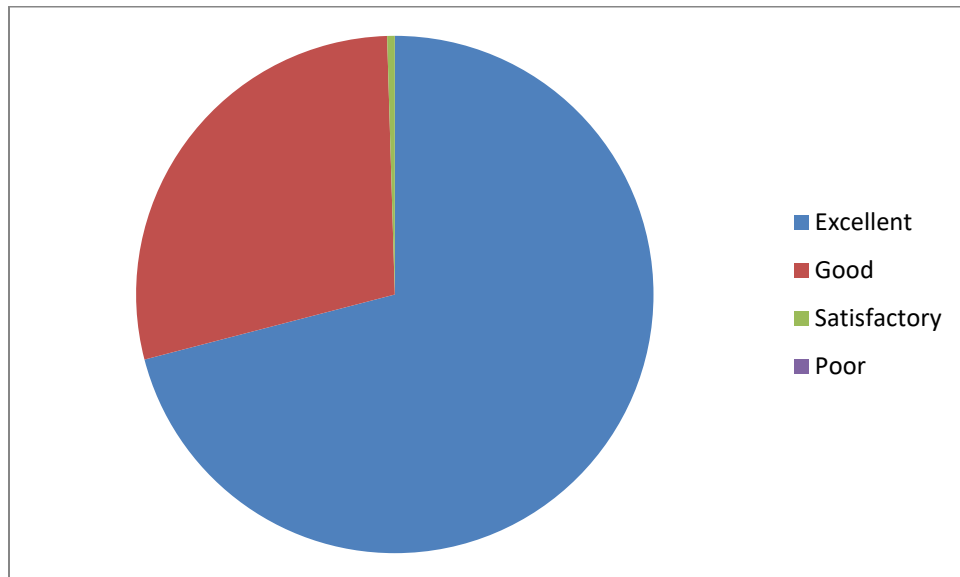

STUDENTS SATISFACTION SURVEY (SSS) 2020-2021

STUDENTS SATISFACTION SURVEY OF TEACHING: OVERALL PERCENTAGE 94.28%

TEACHING LEARNING PROCESS: OVERALL PERCENTAGE 92.6%

STUDENTS SATISFACTION SURVEY (SSS) 2020-2021

INFRASTRUCTURE FACILITIES: OVERALL PERCENTAGE 80.02%

SEMINARS/ PROGRAMMES CONDUCTED: OVERALL PERCENTAGE 91.59%

STUDENTS SATISFACTION SURVEY (SSS) 2020-2021

HOSTEL FACILITIES: OVERALL PERCENTAGE 83.7%

OVERALL STUDENTS SATIFICATION: OVERALL PERCENTAGE 90.77%