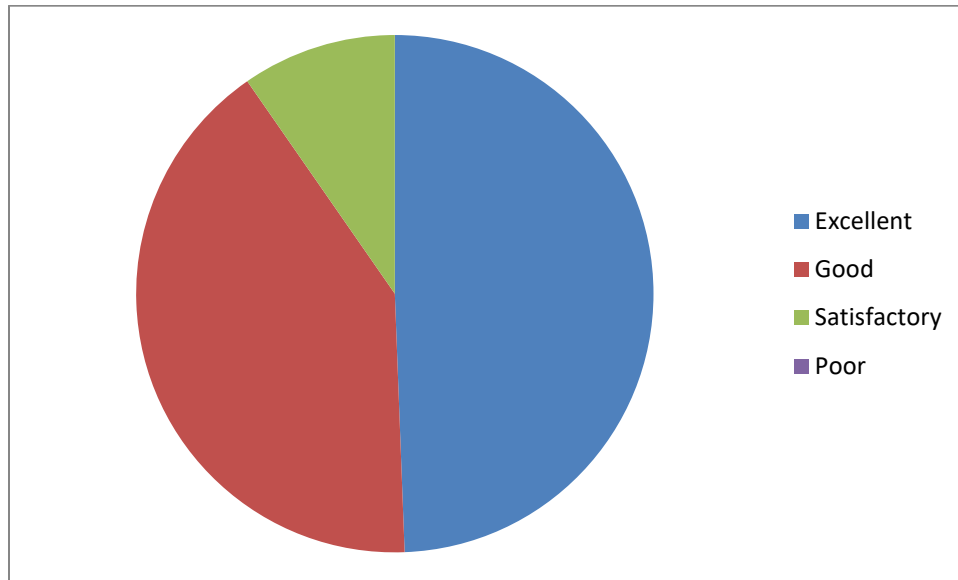

INFRASTRUCTURE FACILITIES: OVERALL PERCENTAGE 80.02%

SEMINARS/ PROGRAMMES CONDUCTED: OVERALL PERCENTAGE 91.59%

STUDENTS SATISFACTION SURVEY (SSS) 2020-2021

HOSTEL FACILITIES: OVERALL PERCENTAGE 83.7%

OVERALL STUDENTS SATIFICATION: OVERALL PERCENTAGE 90.77%