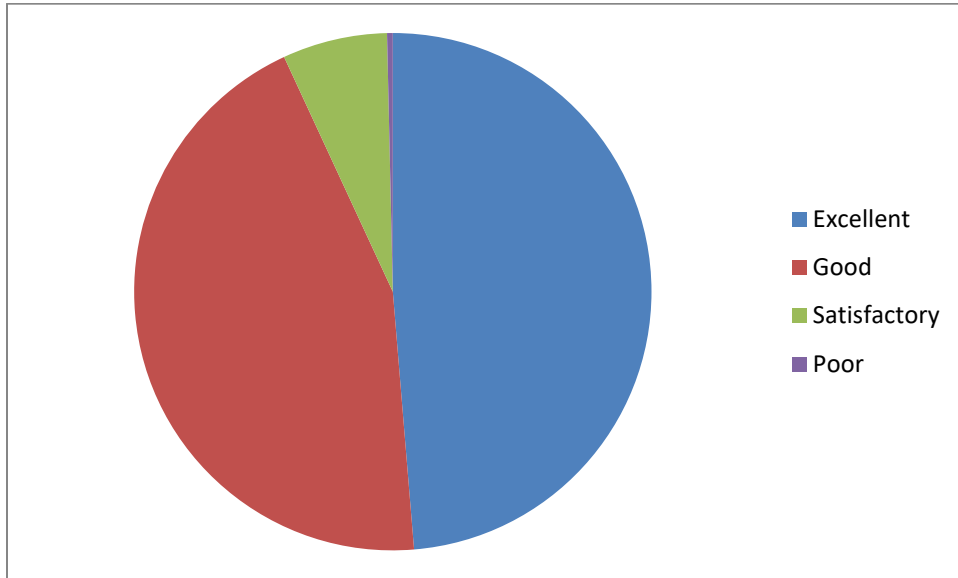

STUDENTS SATISFACTION SURVEY (SSS) 2020-2021

STUDENTS SATISFACTION SURVEY OF TEACHING: OVERALL PERCENTAGE 94.28%

TEACHING LEARNING PROCESS: OVERALL PERCENTAGE 92.6%

STUDENTS SATISFACTION SURVEY (SSS) 2020-2021

INFRASTRUCTURE FACILITIES: OVERALL PERCENTAGE 80.02%

SEMINARS/ PROGRAMMES CONDUCTED: OVERALL PERCENTAGE 91.59%

STUDENTS SATISFACTION SURVEY (SSS) 2020-2021

HOSTEL FACILITIES: OVERALL PERCENTAGE 83.7%

OVERALL STUDENTS SATIFICATION: OVERALL PERCENTAGE 90.77%