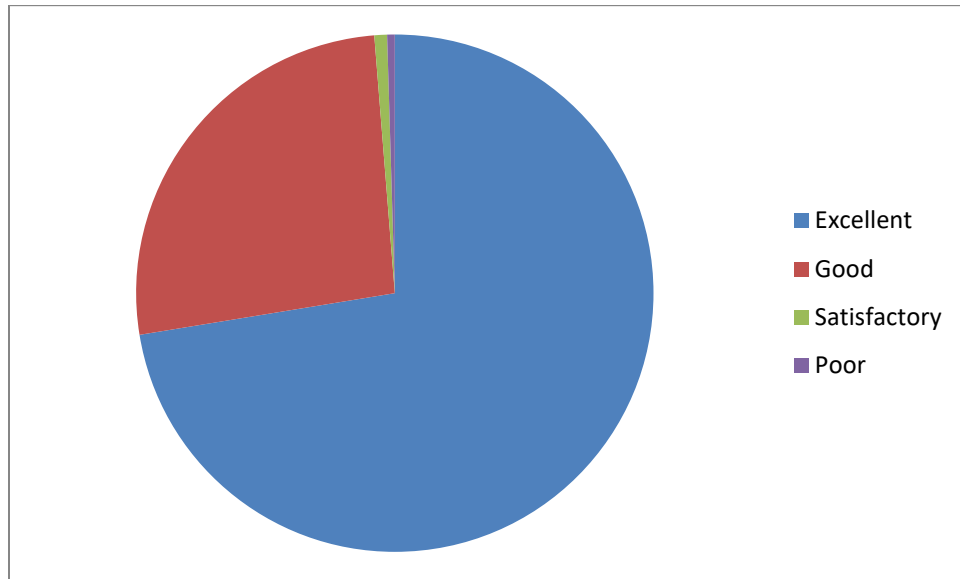

STUDENTS SATISFACTION SURVEY (SSS) 2020-2021

STUDENTS SATISFACTION SURVEY OF TEACHING: OVERALL PERCENTAGE 94.28%

TEACHING LEARNING PROCESS: OVERALL PERCENTAGE 92.6%

STUDENTS SATISFACTION SURVEY (SSS) 2020-2021

INFRASTRUCTURE FACILITIES: OVERALL PERCENTAGE 80.02%

SEMINARS/ PROGRAMMES CONDUCTED: OVERALL PERCENTAGE 91.59%

STUDENTS SATISFACTION SURVEY (SSS) 2020-2021

HOSTEL FACILITIES: OVERALL PERCENTAGE 83.7%

OVERALL STUDENTS SATIFICATION: OVERALL PERCENTAGE 90.77%