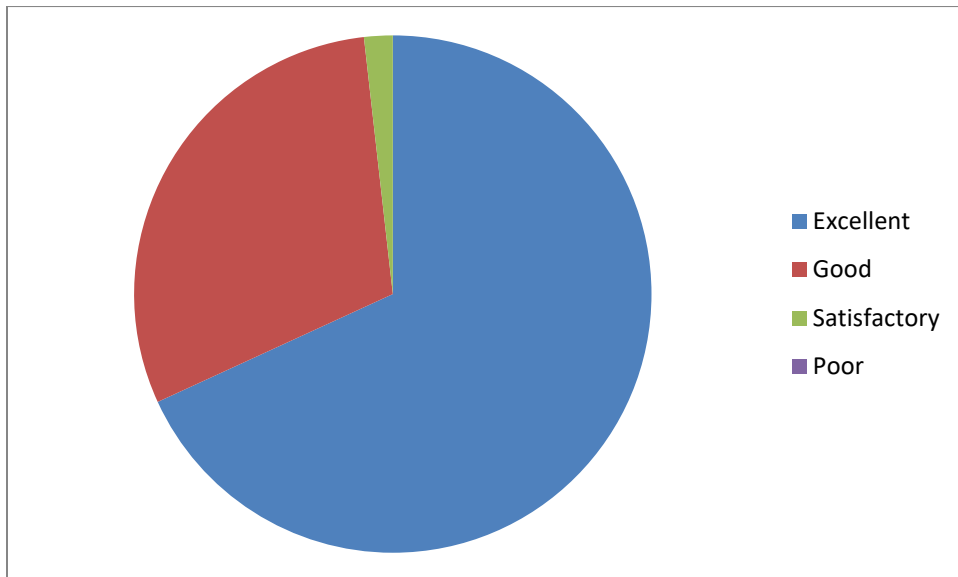

STUDENTS SATISFACTION SURVEY (SSS) 2020-2021

STUDENTS SATISFACTION SURVEY OF TEACHING: OVERALL PERCENTAGE 94.28%

TEACHING LEARNING PROCESS: OVERALL PERCENTAGE 92.6%

STUDENTS SATISFACTION SURVEY (SSS) 2020-2021

INFRASTRUCTURE FACILITIES: OVERALL PERCENTAGE 80.02%

SEMINARS/ PROGRAMMES CONDUCTED: OVERALL PERCENTAGE 91.59%

STUDENTS SATISFACTION SURVEY (SSS) 2020-2021

HOSTEL FACILITIES: OVERALL PERCENTAGE 83.7%

OVERALL STUDENTS SATIFICATION: OVERALL PERCENTAGE 90.77%